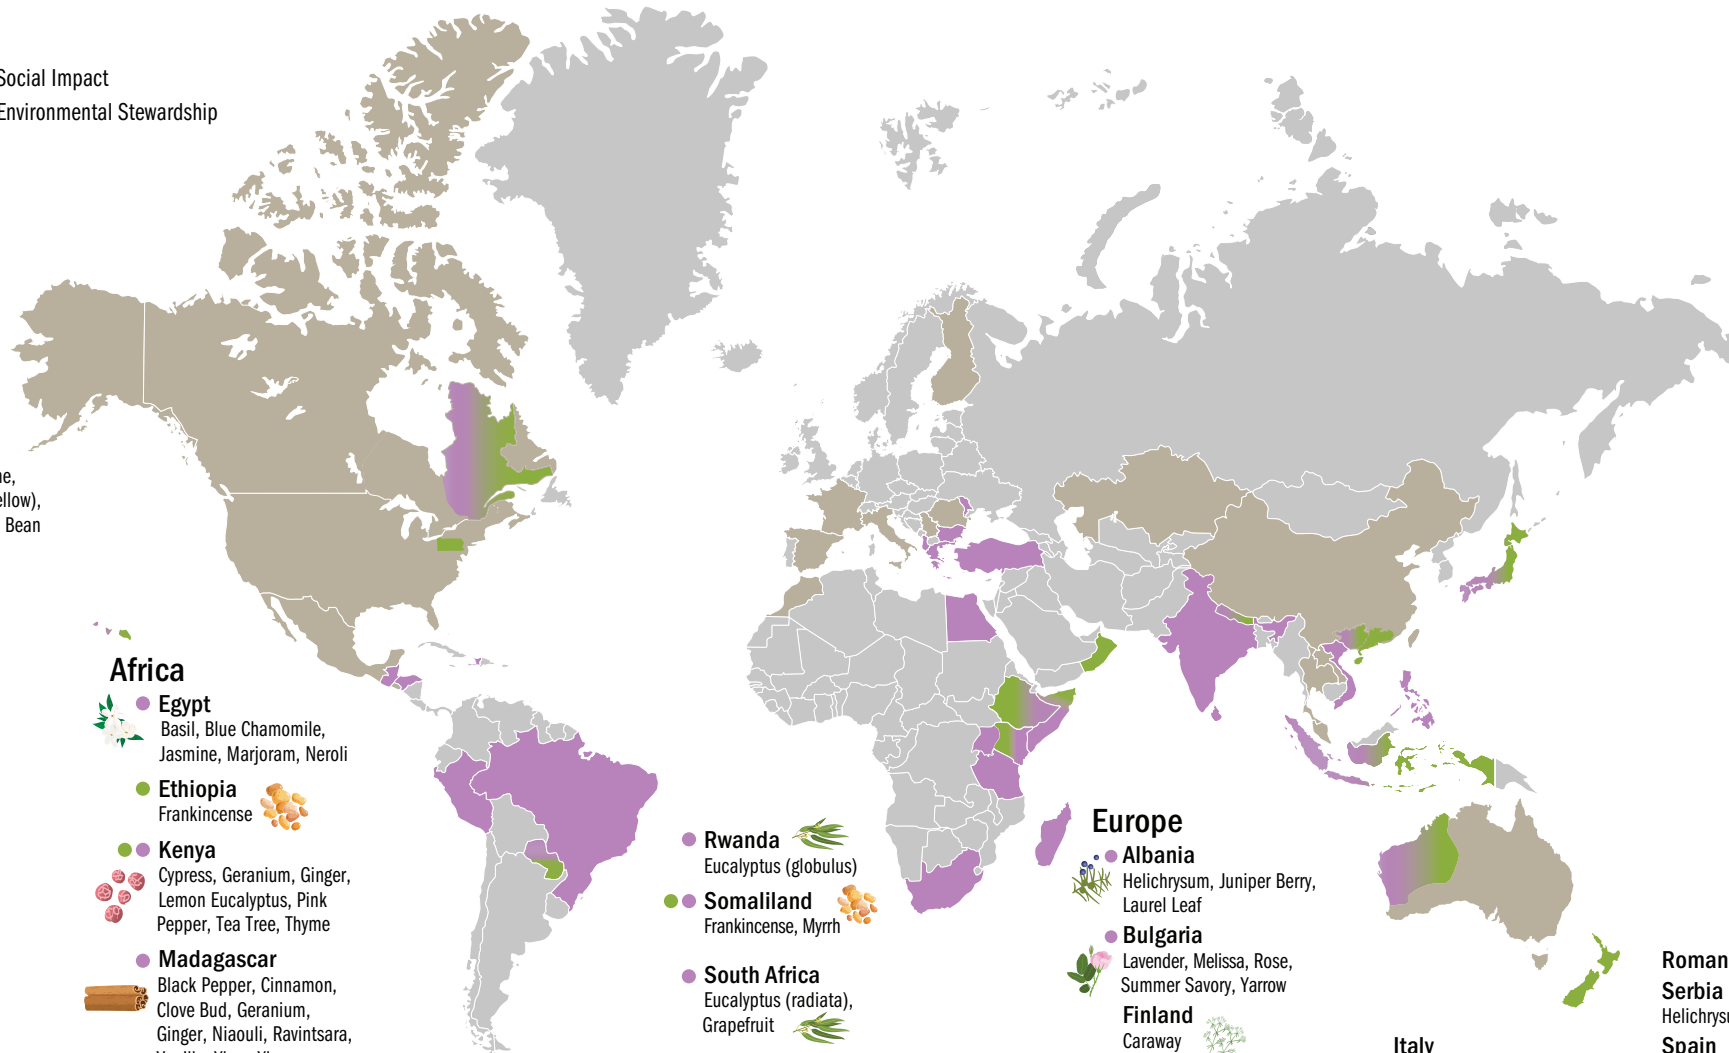

dōTERRA Sourcing

Global Botanical Network

dōTERRA **cō·impact** SOURCING

Country Color Codes

- Co-Impact Sourced Oil: Social Impact
- Co-Impact Sourced Oil: Environmental Stewardship
- Sourcing Country

Americas

- **Brazil**
Clementine, Copaiba, Lime, Mandarin (Green, Red, Yellow), Orange, Tangerine, Tonka Bean
- **Canada**
Arborvitae, Balsam Fir, Black Spruce
- **El Salvador**
- **Guatemala**
Cardamom
- **Haiti**
Vetiver
- **Honduras**
Cardamom, Ginger
- **Mexico**
Damiana
- **Paraguay**
Guaiacwood, Petitgrain
- **Peru**
Pink Pepper
- **USA**
Birch, Iliahi (Hawaiian Sandalwood), Cedarwood, Grapefruit, Naio, Peppermint, Roman Chamomile

- **Rwanda**
Eucalyptus (globulus)
- **Somaliland**
Frankincense, Myrrh
- **South Africa**
Eucalyptus (radiata), Grapefruit
- **Tanzania**
Ginger
- **Uganda**
Muyao Shea Butter

Europe

- **Albania**
Helichrysum, Juniper Berry, Laurel Leaf
- **Bulgaria**
Lavender, Melissa, Rose, Summer Savory, Yarrow
- **Finland**
Caraway
- **France**
Helichrysum (Corsica), Lavender
- **Greece**
Orange, White Grapefruit

Oils may also be sourced from additional regions of the world as needed